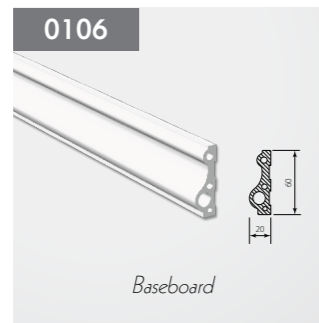

HENDO PROFILES

HENDO PROFILES are made on the basis of natural raw materials – minerals with a small addition of binding substances.

They are characterized by a very high specific weight and density exceeding 2000 kg/m^3 .

All profiles are produced in **white**, with two surface variants – **gloss** and **mat**.

Inside the profiles, there is a ribbon and conduits to lay electrical wires, antenna cables.

Advantages of HENDO profiles:

- waterproof
- insensitive to fungi and mold
- highly resistant to damage
- easy, clean assembly
- cool surface to the touch
- a large selection of cross-sections

Standard length of profiles – **2000 mm**