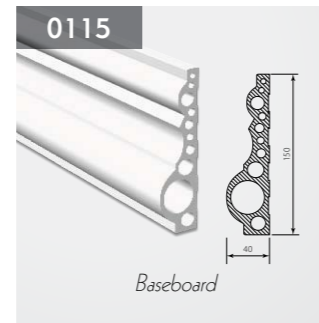

HENDO PROFILES

HENDO PROFILES are made on the basis of natural raw materials – minerals with a small addition of binding substances.

They are characterized by a very high specific weight and density exceeding 2000 kg/m^3 .

All profiles are produced in **white**, with two surface variants – **gloss** and **mat**.

Inside the profiles, there is a ribbon and conduits to lay electrical wires, antenna cables.

Advantages of HENDO profiles:

- waterproof
- insensitive to fungi and mold
- highly resistant to damage
- easy, clean assembly
- cool surface to the touch
- a large selection of cross-sections

Standard length of profiles – **2000 mm**