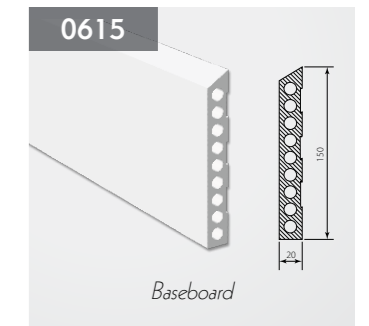

HENDO PROFILES

All patterns available at:
hendo.ue.com