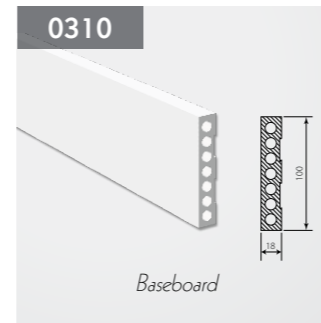

HENDO PROFILES

HENDO PROFILES are made on the basis of natural raw materials – minerals with a small addition of binding substances.

They are characterized by a very high specific weight and density exceeding 2000 kg/m^3 .

All profiles are produced in **white**, with two surface variants – **gloss** and **mat**.

Inside the profiles, there is a ribbon and conduits to lay electrical wires, antenna cables.

Advantages of HENDO profiles:

- waterproof
- insensitive to fungi and mold
- highly resistant to damage
- easy, clean assembly
- cool surface to the touch
- a large selection of cross-sections

Standard length of profiles – **2000 mm**