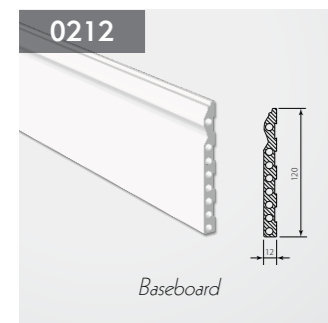

HENDO PROFILES

HENDO PROFILES are made on the basis of natural raw materials – minerals with a small addition of binding substances.

They are characterized by a very high specific weight and density exceeding 2000 kg/m^3 .

All profiles are produced in **white**, with two surface variants – **gloss** and **mat**.

Inside the profiles, there is a ribbon and conduits to lay electrical wires, antenna cables.

Advantages of HENDO profiles:

- waterproof
- insensitive to fungi and mold
- highly resistant to damage
- easy, clean assembly
- cool surface to the touch
- a large selection of cross-sections

Standard length of profiles – **2000 mm**